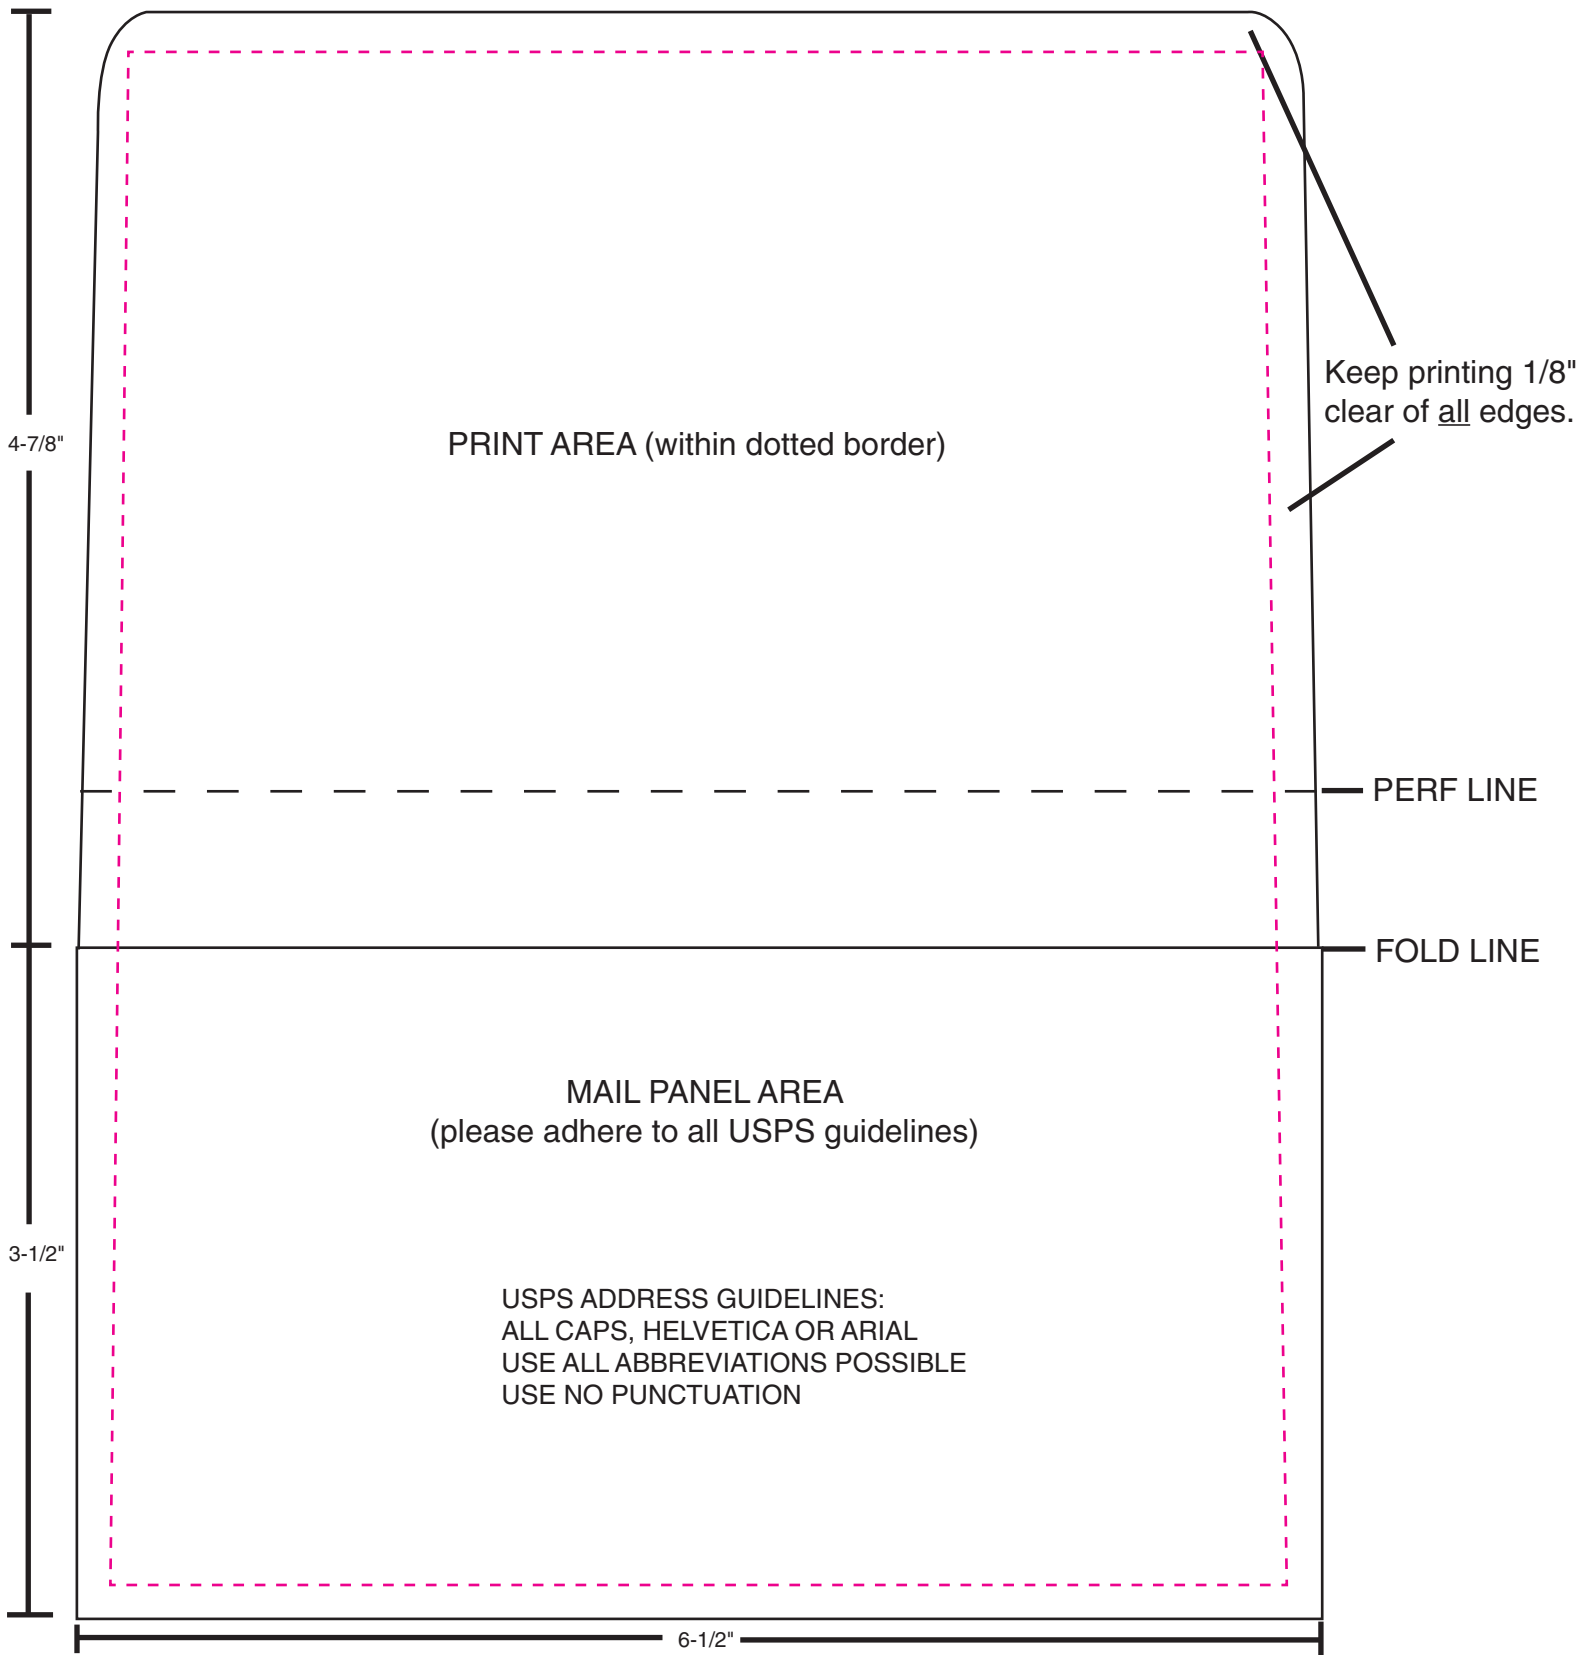

#6 3/4 DUAL PURPOSE TEMPLATE : OUTSIDE/FACE

NOTE: Due to manufacturing variances, **this template may not match actual envelopes exactly**. Your artwork may be altered slightly to accommodate these variances. If your artwork will change significantly, you may be shown a proof of changes we have made, or you may be asked to adjust your artwork to comply with the differences.

Please contact our customer service professionals for ordering, pricing and general inquiries at **(800) 270-0610**.

We are happy to quote ALL of your printing needs.